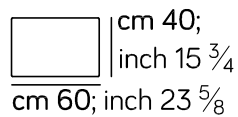

Frame - AM104

YOU CAN
REST

T604

T605

T606

T607