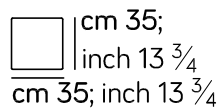

Frame - AM104

YOU CAN
REST

T604

T605

T606

T607