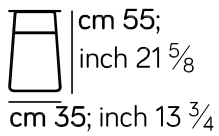

Frame - AM104

YOU CAN
REST

T604

T605

T606

T607