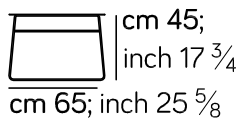

Frame - AM104

YOU CAN
REST

T604

T605

T606

T607