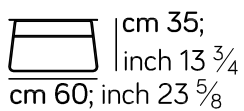

Frame - AM104

YOU CAN
REST

T604

T605

T606

T607