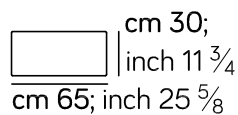

Frame - AM104

YOU CAN
REST

T604

T605

T606

T607